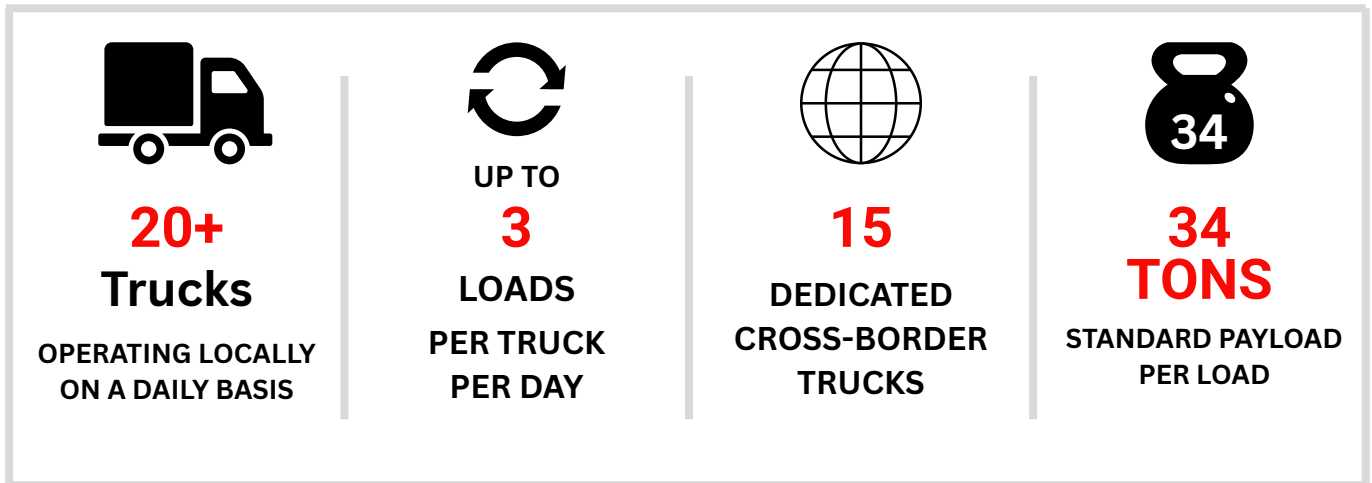

SCALABLE
CAPACITY

OPERATIONAL
FLEXIBILITY

ON-TIME
DELIVERIES

PROJECTS, CAPACITY & PERFORMANCE

At Neo360 Logistics, our operations are built for scale, consistency, and high-volume delivery across both local and cross-border routes.

OPERATIONAL CAPACITY

MONTHLY THROUGHPUT

54,000+
TONS TRANSPORTED
PER MONTH

Consistently delivering more than 54,000 tons of cargo monthly across domestic and cross-border routes.

CUMULATIVE TONNAGE DELIVERED

3.8 MILLION+
TONS DELIVERED
SINCE JULY 2019

Over 3.8 million tons of cargo successfully transported across Southern Africa's most demanding supply chains.

PERFORMANCE SNAPSHOT

Local Operational Fleet	20+ Trucks	Monthly Throughput	54,000+ Tons
Dedicated Cross-Border Fleet	15 Trucks	Total Cargo Delivered Since 2019	3.8 Million+ Tons
Maximum Daily Loads	Up to 3 Loads per Truck	Regional Coverage	SADC Region
Standard Payload Capacity	34 Tons	Operating Since	July 2019